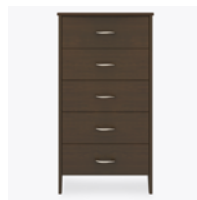

Other Chest Styles

Essex chest styles include 3, 4, 5 and 6 drawer versions.